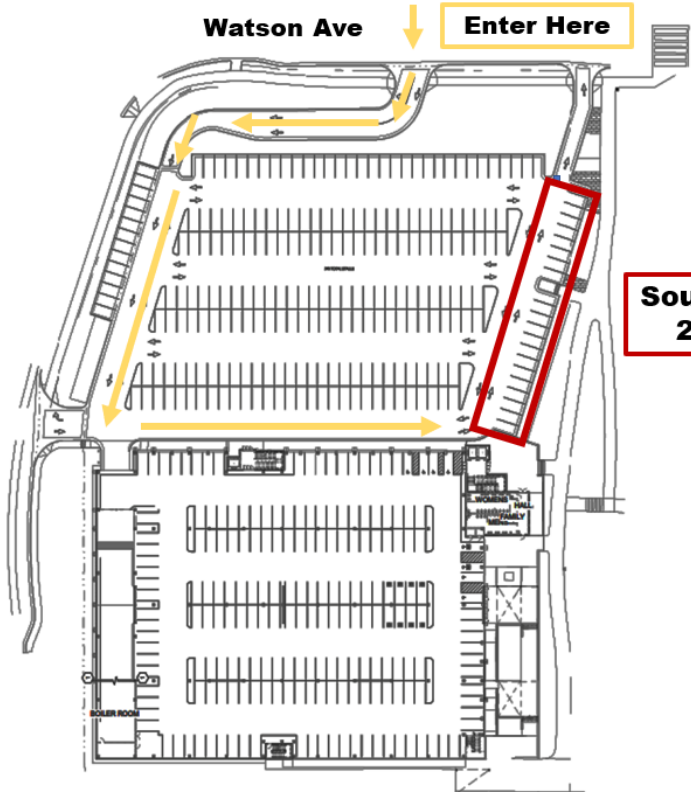

**Watson Ave**

**Enter Here**

**South Gondola (Peak 8)  
20-Minute Drop Off**